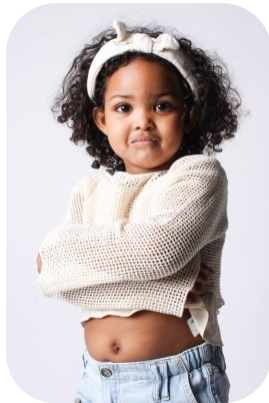

Nihal Mohamed Ali

Age: 0-5	Height: 3ft1inch	Eye Colour: Brown	Accent: London
Gender:F	Weight: 18kg		
Location: London	Shoe Size: 2		
Drives: No	Hair Color: Black		

Talents
CHILD MODELLING, EXTRAS

FOR ANY INQUIRIES PLEASE CONTACT US